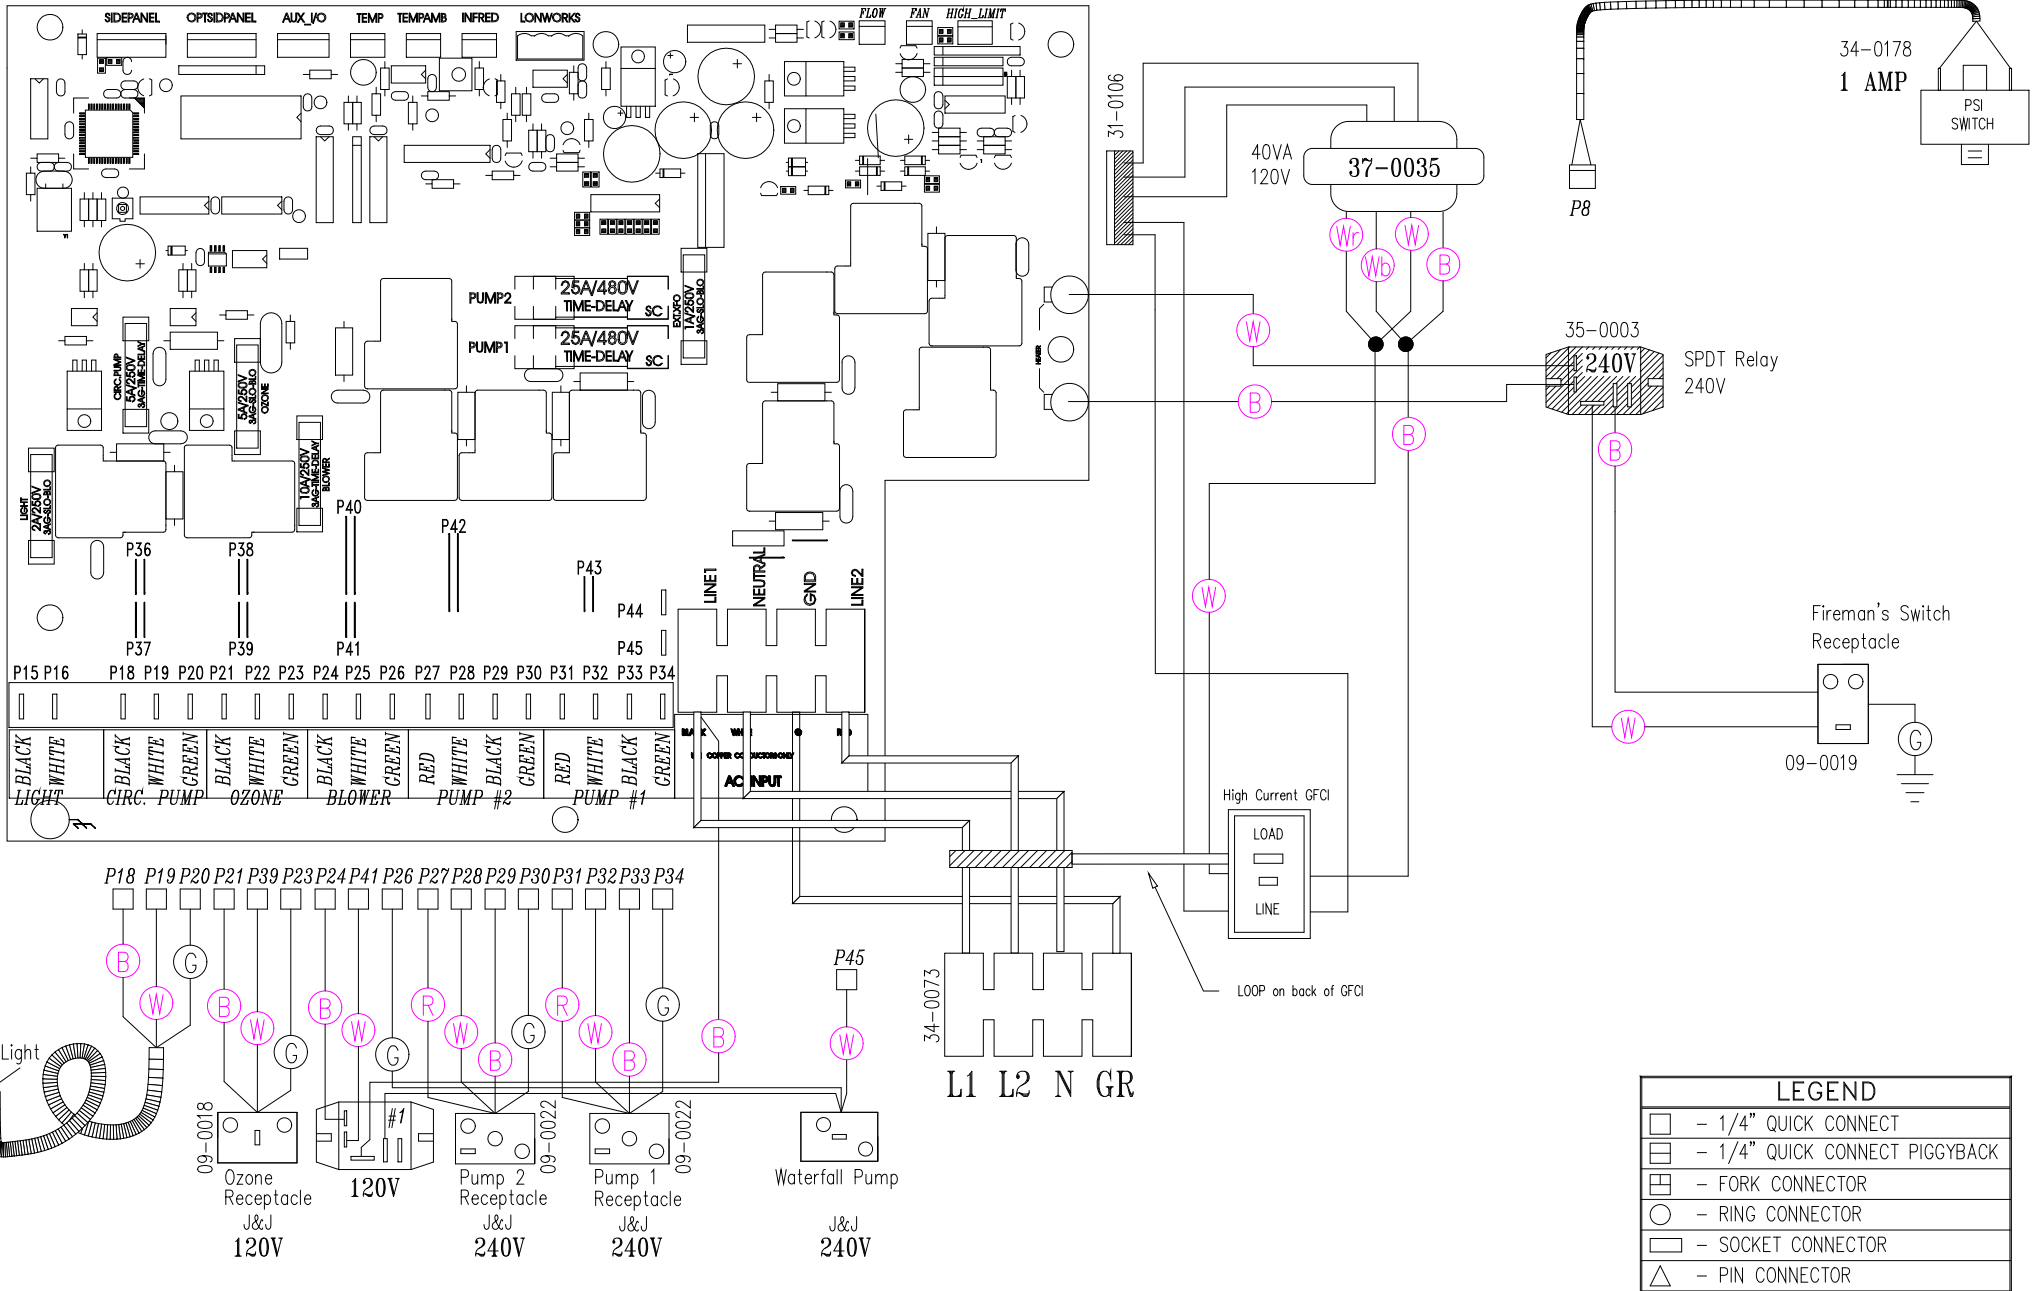

33-0011-R4

HYDRO-QUIP
CORONA, CA (909) 273-7575

Manufacture Notes: #1 WATERFALL CIRCUIT RELAY IS T91 120VAC COIL

SHADED COMPONENTS ARE 240V

Dwg. No.
GD227AH-KPQY-JT

Approved By:

Drawn
JLN

Date
7.25.00

Diagram No.
4709

Rev
3

Wire Color Code

B - Black	G - Green
Br - Brown	Bl - Blue
R - Red	V - Violet
O - Orange	W - White
Y - Yellow	Gr - Gray